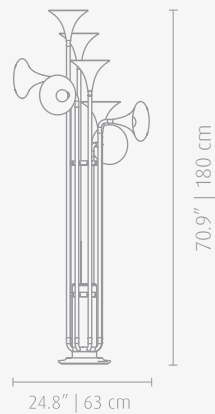

TECHNICAL SHEET
HERITAGE COLLECTION

F L
FOO
R

www.delightfull.eu
info@delightfull.eu

BOTTI | FLOOR

Botti is the newest version of Botti family; it embodies all the details of wind instruments, transporting us to a real music concert. Its structure is handmade in brass and gently covered by a golden mantle. This outstanding piece has eight spotlights which offer a soft lighting, attributing simultaneously a cozy and sophisticated ambiance to any setting.

MATERIALS

BODY: Brass

STANDARD FINISHES*

BODY: Gold Plated & Glossy White

*AVAILABLE FINISHES P.175

WEIGHT

Approx. 18 kg | 39.68 lbs

BULBS

8x E14 Bulbs (E12 for USA, not included)

DIMENSIONS

HEIGHT: 70.9" | 180 cm

DIAM.: 24.8" | 63 cm

ALSO AVAILABLE **BOTTI | SUSPENSION** P.21