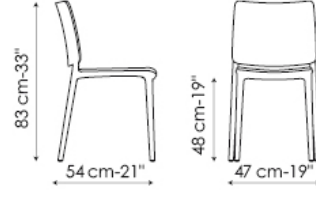

FRAME:

matt white polypropylene
matt light grey polypropylene
matt anthracite grey polypropylene
matt dove grey polypropylene
matt orange polypropylene

UPHOLSTERY:

fabric

eco-leather

leather

Blues XO

Blues XOXO