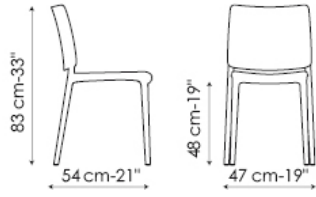

FRAME:

matt white polypropylene
matt light grey polypropylene
matt anthracite grey polypropylene
matt dove grey polypropylene
matt orange polypropylene

UPHOLSTERY:

fabric

eco-leather

leather

Blues XO

Blues XOXO